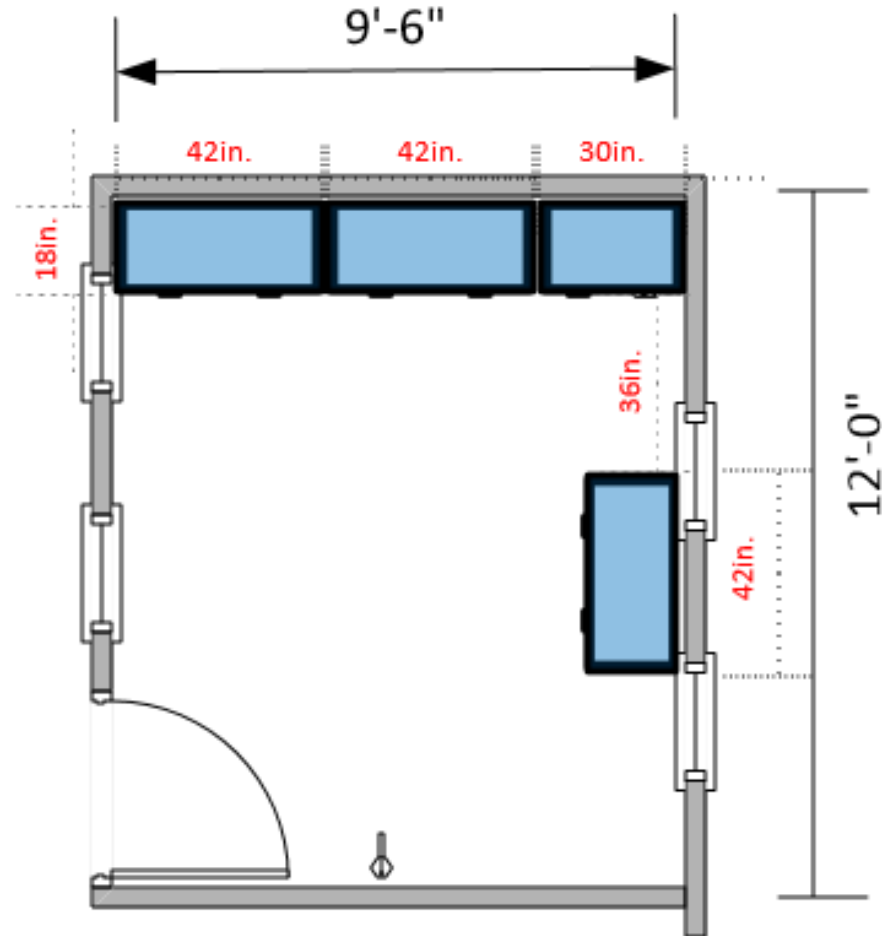

Indoff

These dimensions must be field verified.

(4) 5 Drawer 42w
$5,647