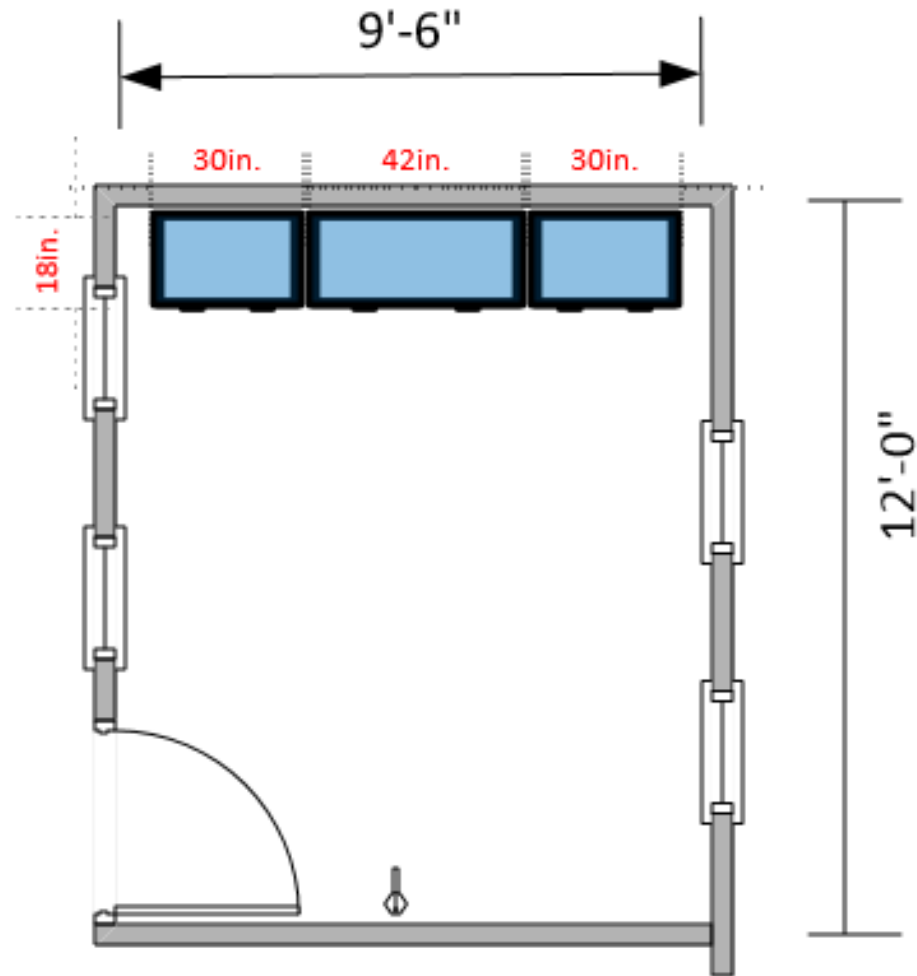

Indoff

(3) 5 Drawer
$3,765